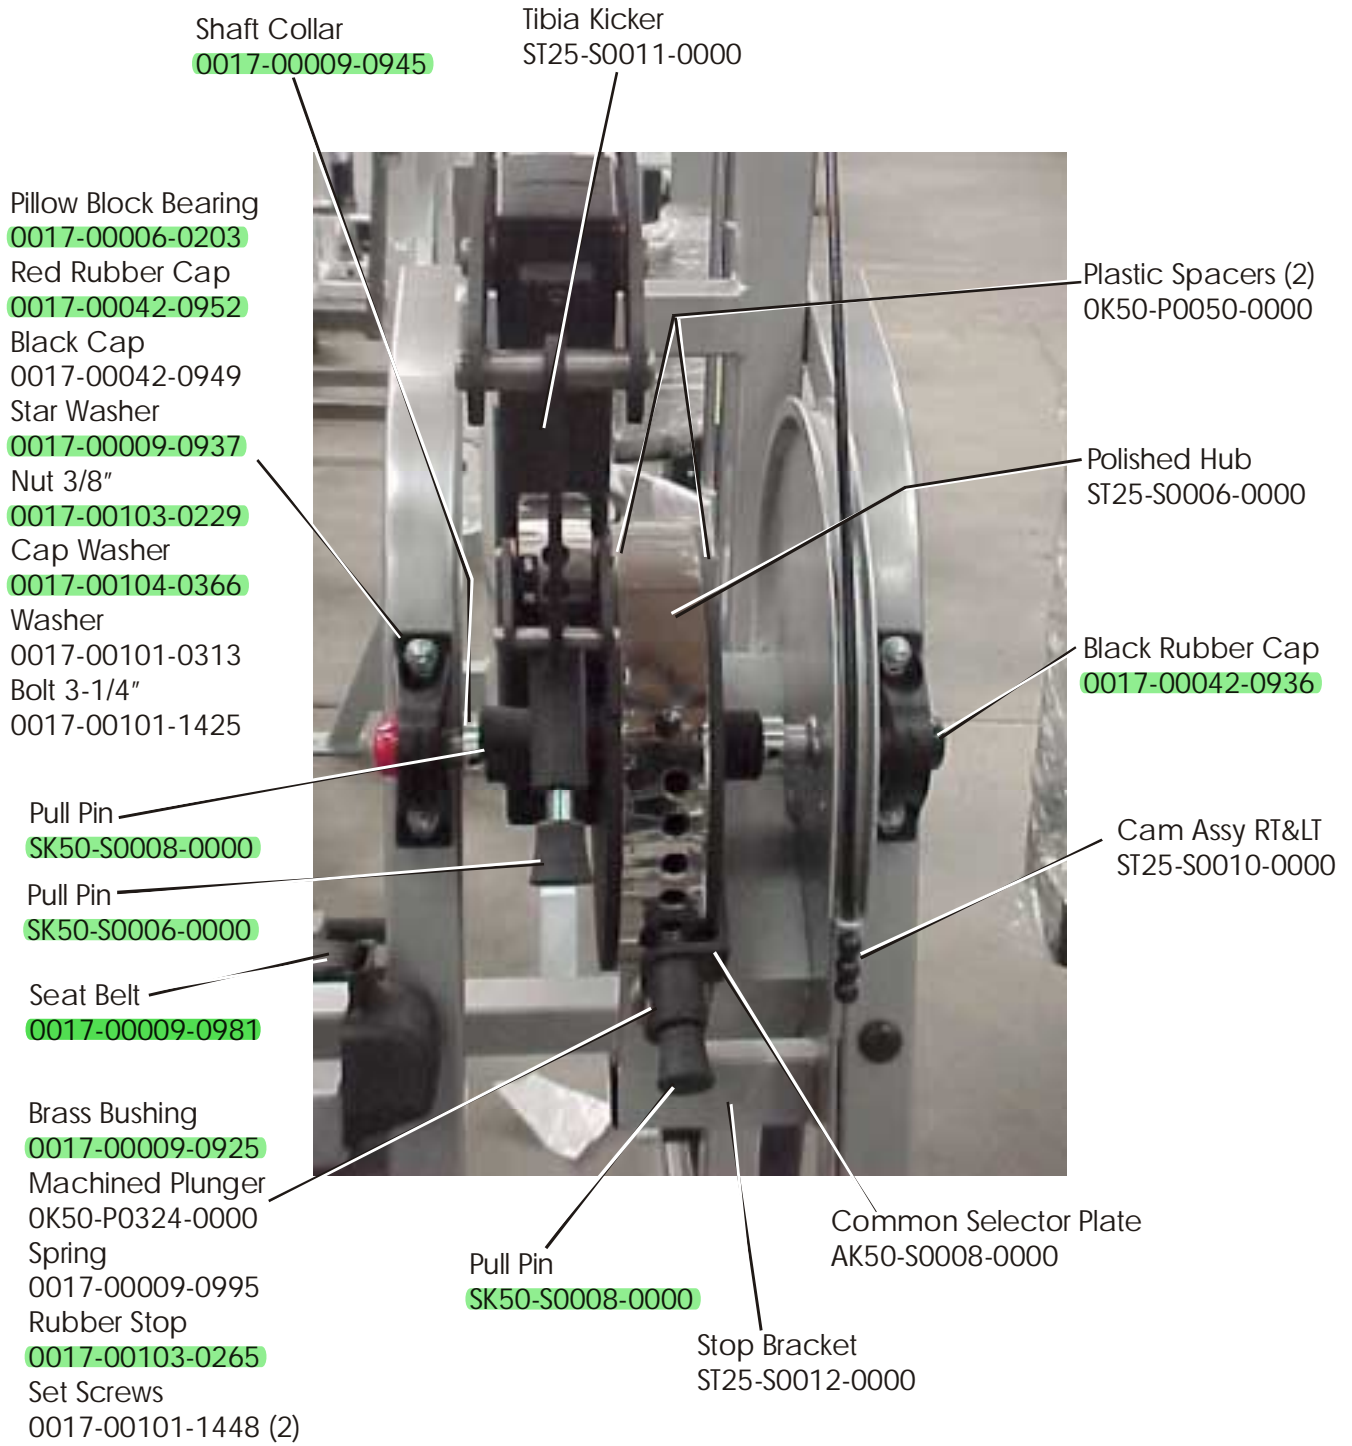

STRENGTH 9000 SERIES TRAINING EQUIPMENT

ST20/25 Low Back Extension

STRENGTH 9000 SERIES TRAINING EQUIPMENT

ST20/25 Low Back Extension

STRENGTH 9000 SERIES TRAINING EQUIPMENT

ST20/25 Low Back Extension

STRENGTH 9000 SERIES TRAINING EQUIPMENT

ST20/25 Tibia Adjustment Mechanism - S/N 070509-Above