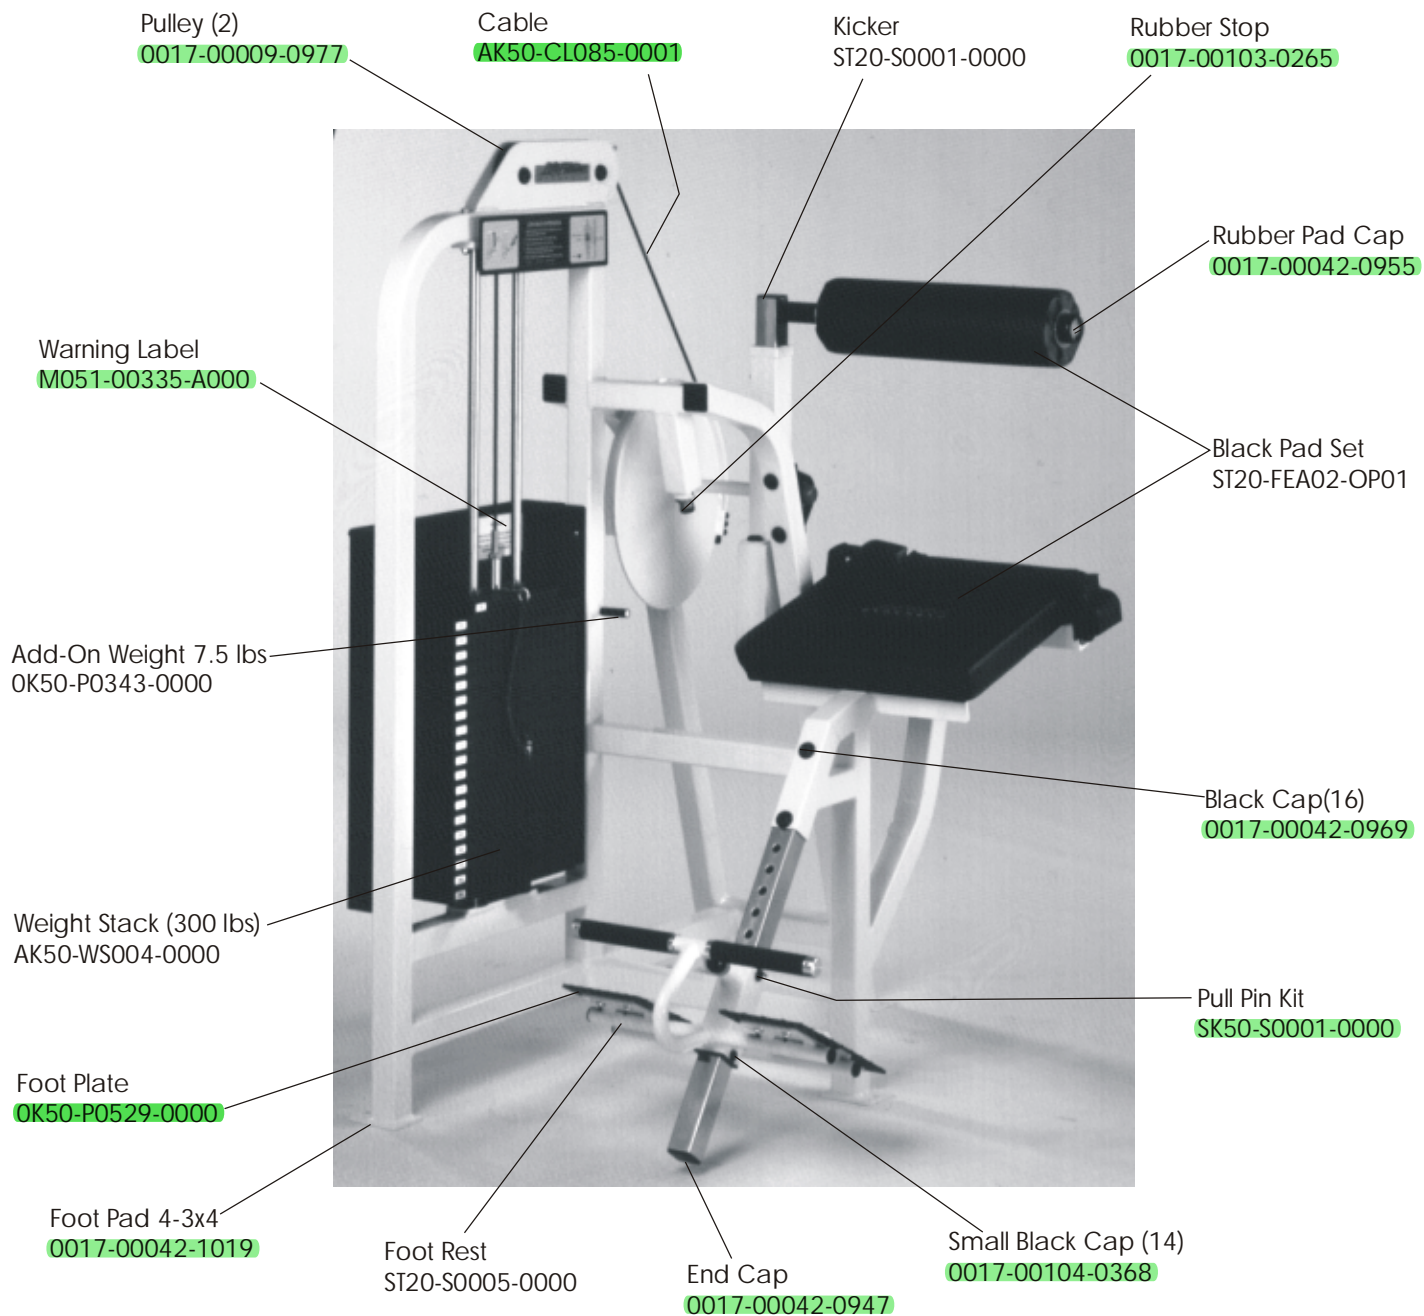

STRENGTH 9000 SERIES TRAINING EQUIPMENT

ST20/25 Low Back Extension

STRENGTH 9000 SERIES TRAINING EQUIPMENT

ST20/25 Low Back Extension

STRENGTH 9000 SERIES TRAINING EQUIPMENT

ST20/25 Low Back Extension

STRENGTH 9000 SERIES TRAINING EQUIPMENT

ST20/25 Tibia Adjustment Mechanism - S/N 070509-Above