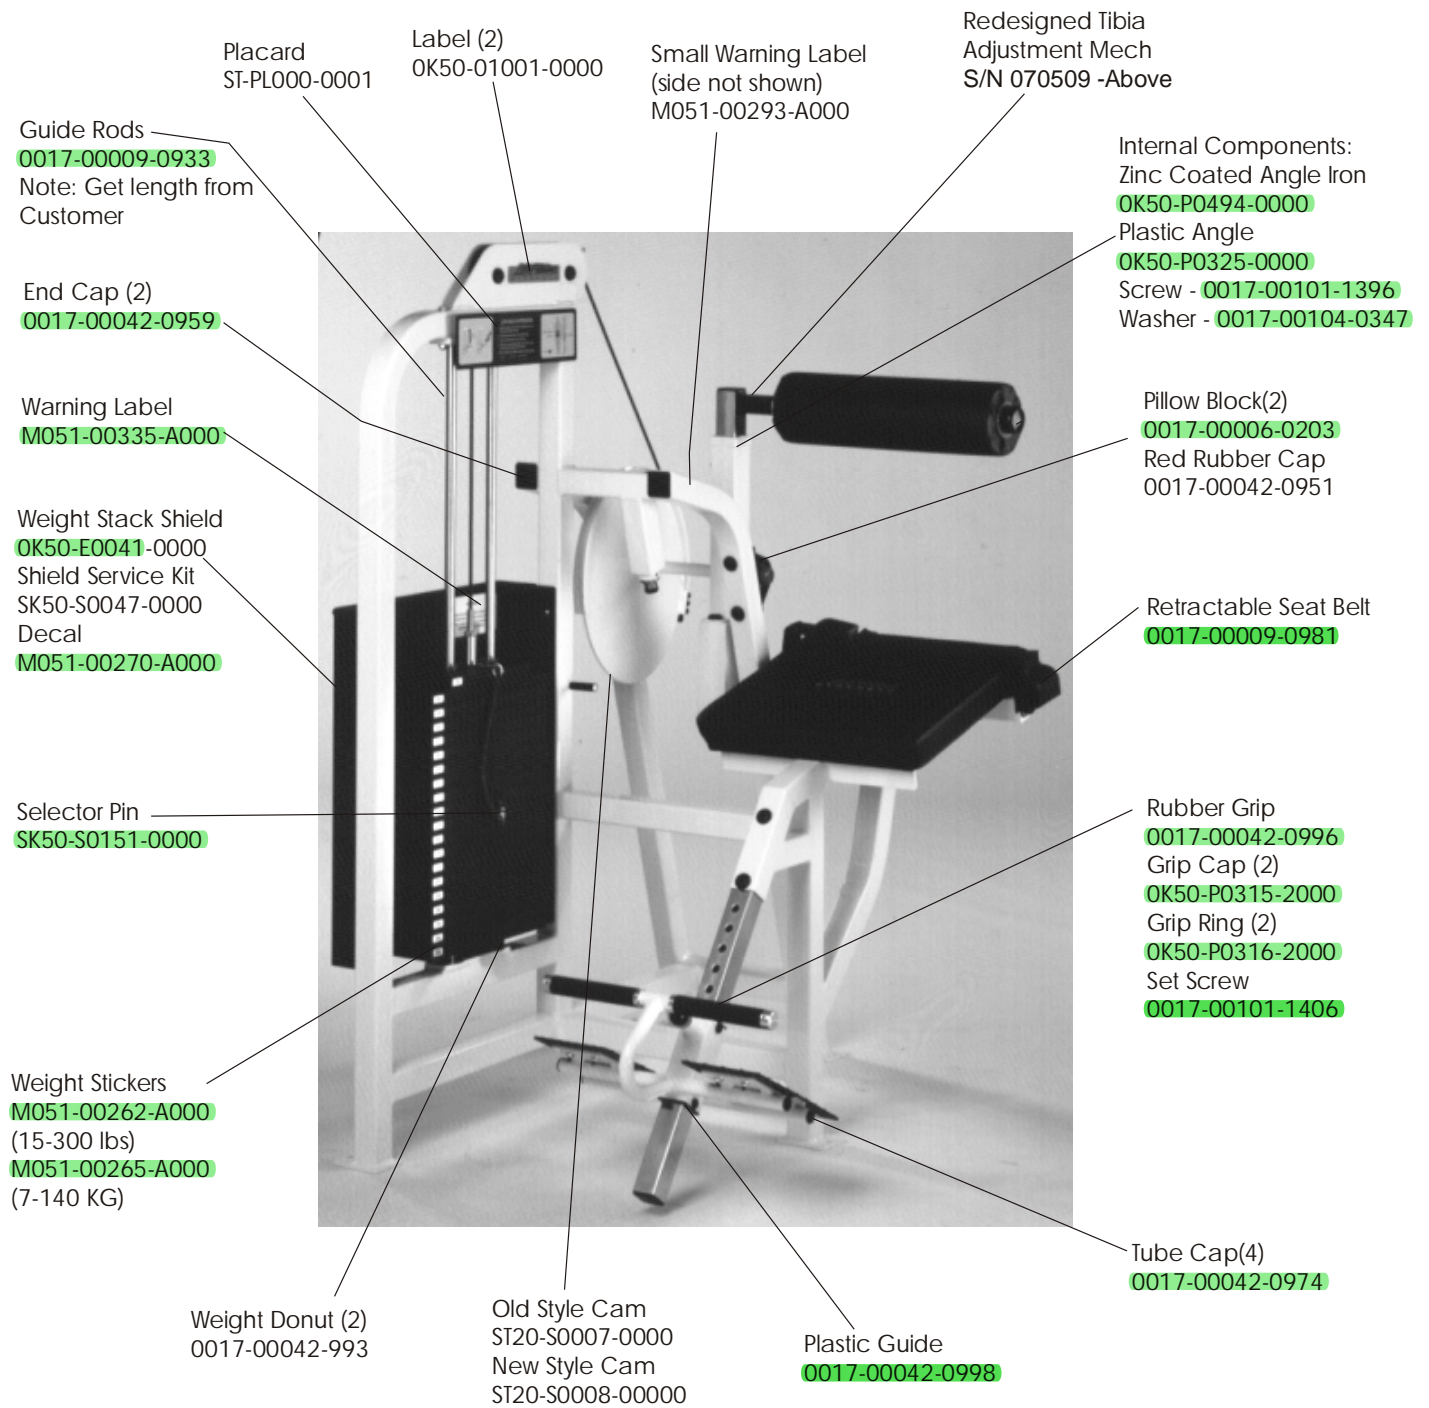

STRENGTH 9000 SERIES TRAINING EQUIPMENT

ST20/25 Low Back Extension

STRENGTH 9000 SERIES TRAINING EQUIPMENT

ST20/25 Low Back Extension

STRENGTH 9000 SERIES TRAINING EQUIPMENT

ST20/25 Low Back Extension

STRENGTH 9000 SERIES TRAINING EQUIPMENT

ST20/25 Tibia Adjustment Mechanism - S/N 070509-Above